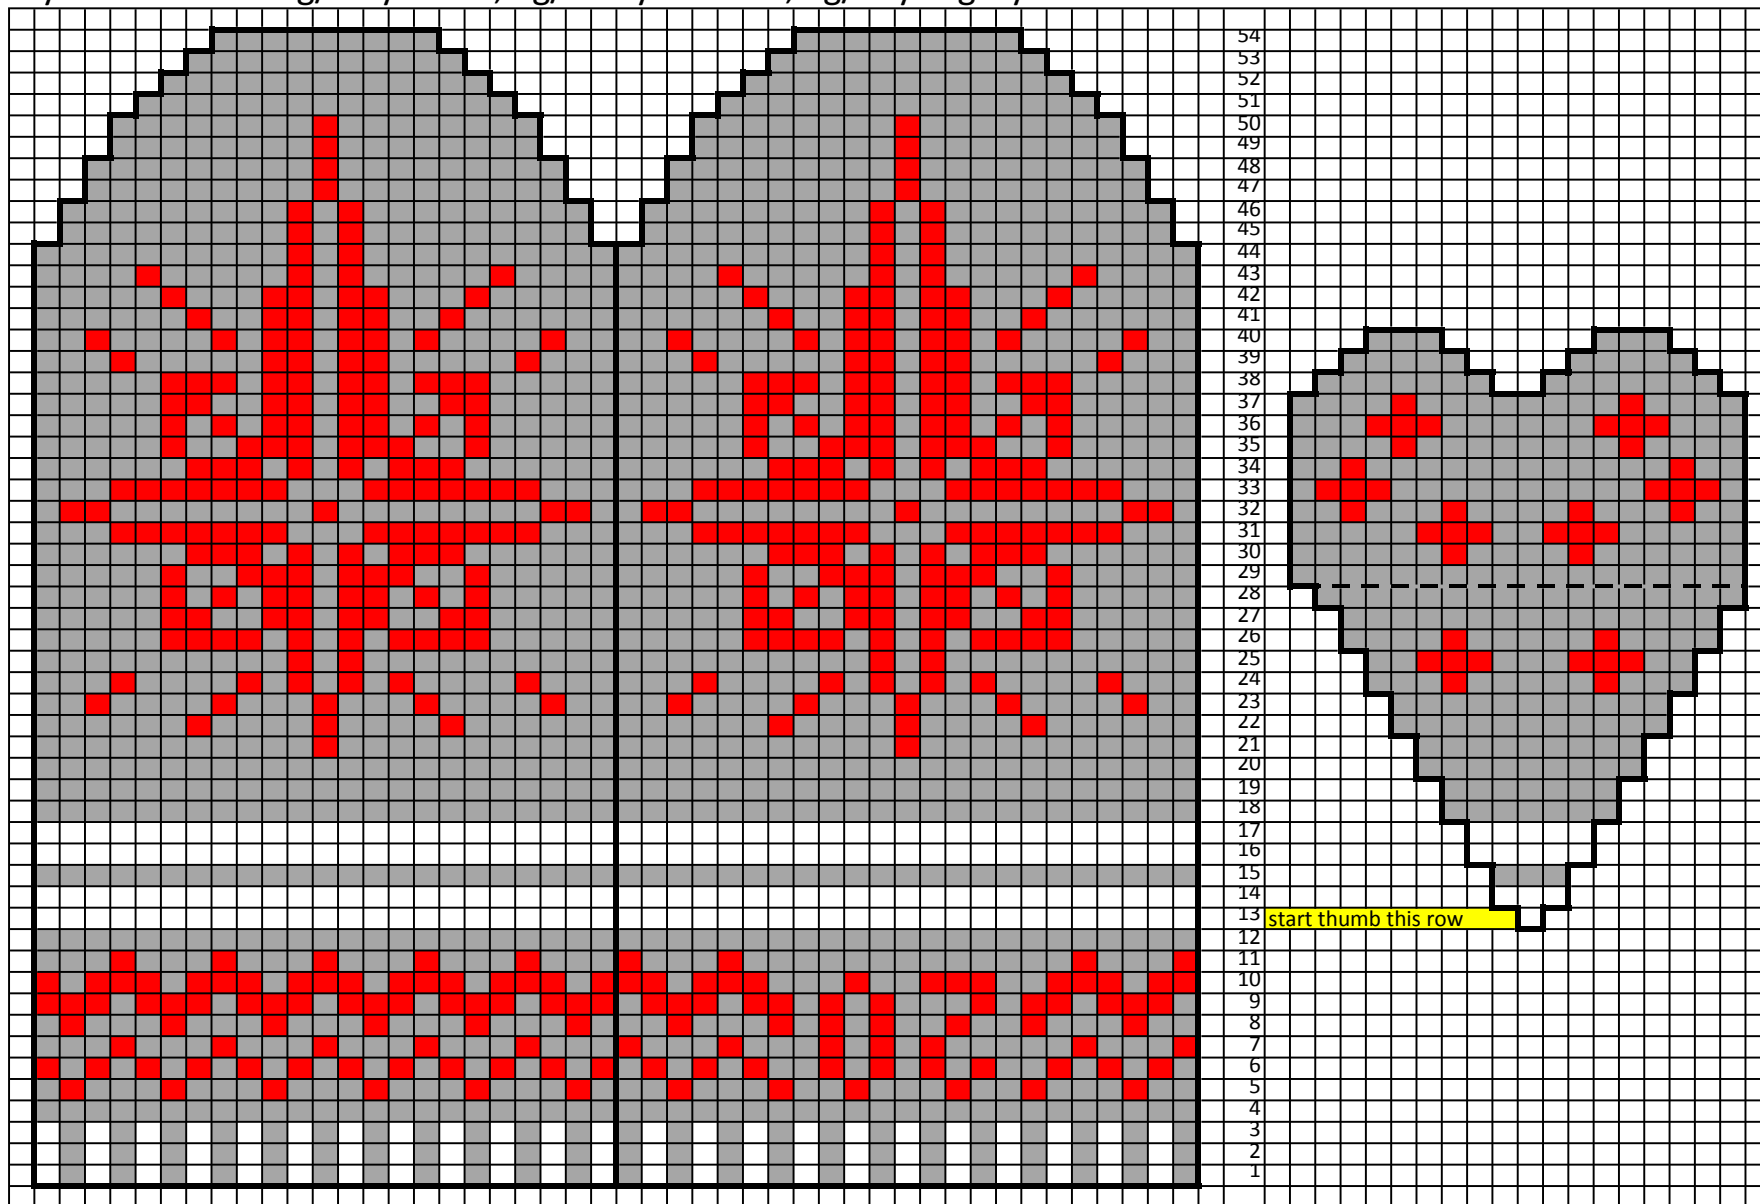

Mitten Advent Calendar - Mitten #20 by Kathy Lewinski

yarn amounts: 2g/9.5yds red, 1g/4.65yds white, 8g/38yds grey

Copyright 2015 Kathy Lewinski JustCraftyEnough.com

Do not duplicate for distribution, post pdf for download, sell or teach without permission